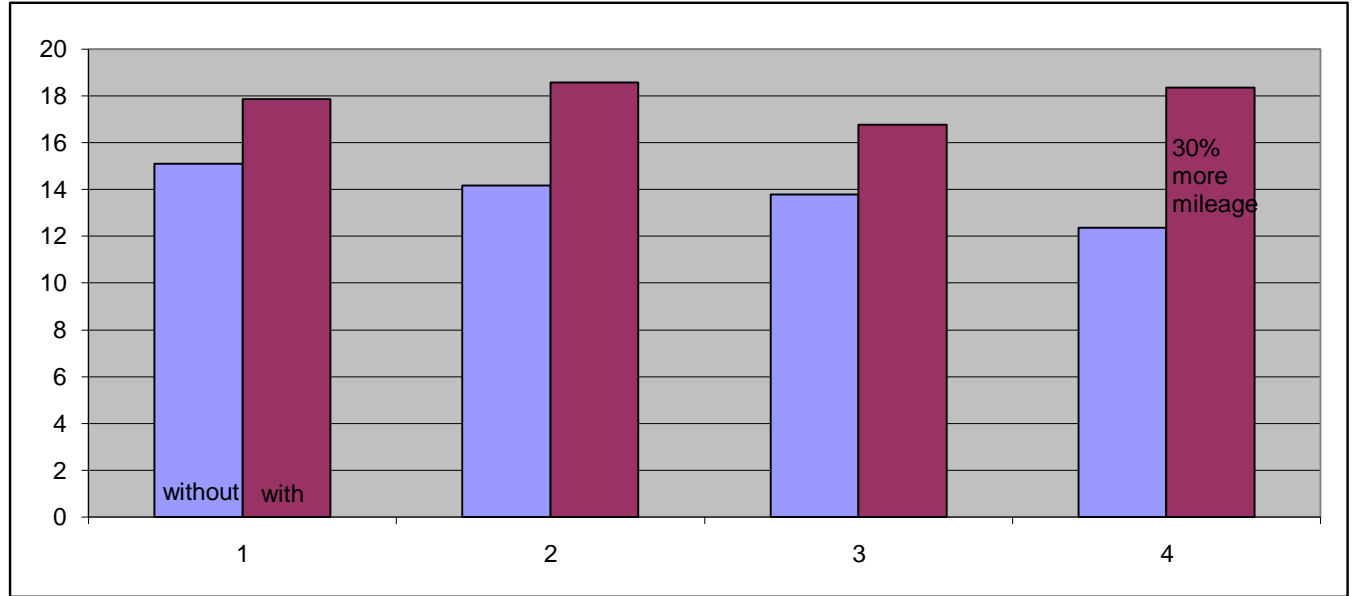

Mileage Log

Without Magnet

Date	Miles	Gallons	Miles/Gallon
9/12/08	236.6	15.675	15.0941
9/30/08	225.9	15.952	14.1612
10/28/08	210.6	15.259	13.8017
10/30/08	71.9	5.813	12.3688

With Magnet

Date	Miles	Gallons	Miles/Gallon
11/7/2008	219.2	15.624	14.0297
11/18/2008	215	15.802	13.6059
11/25/2008	233.6	16.079	14.5283
11/25/2008	221.9	15.089	14.7061
11/26/2008	97.5	5.492	17.7531
11/28/2008	250.1	15.259	16.3903
11/29/2008	237.2	13.27	17.8749
11/30/2008	84	4.523	18.5717
11/30/2008	212.3	12.652	16.7800
11/30/2008	156.6	8.525	18.3695

Customer: **Scott Zehner**
Car: **Nissan**
Model: **Xtera**
Year: **2001**

Refferenzcustomer to call
Scott Zehner, RHU
Principal Financial Group
Florida (239) 433-2325
Georgia (239) 887-4015

1036 NE Pine Island Road, Cape Coral, FL 33909, Phone 1-888-EINOX4U